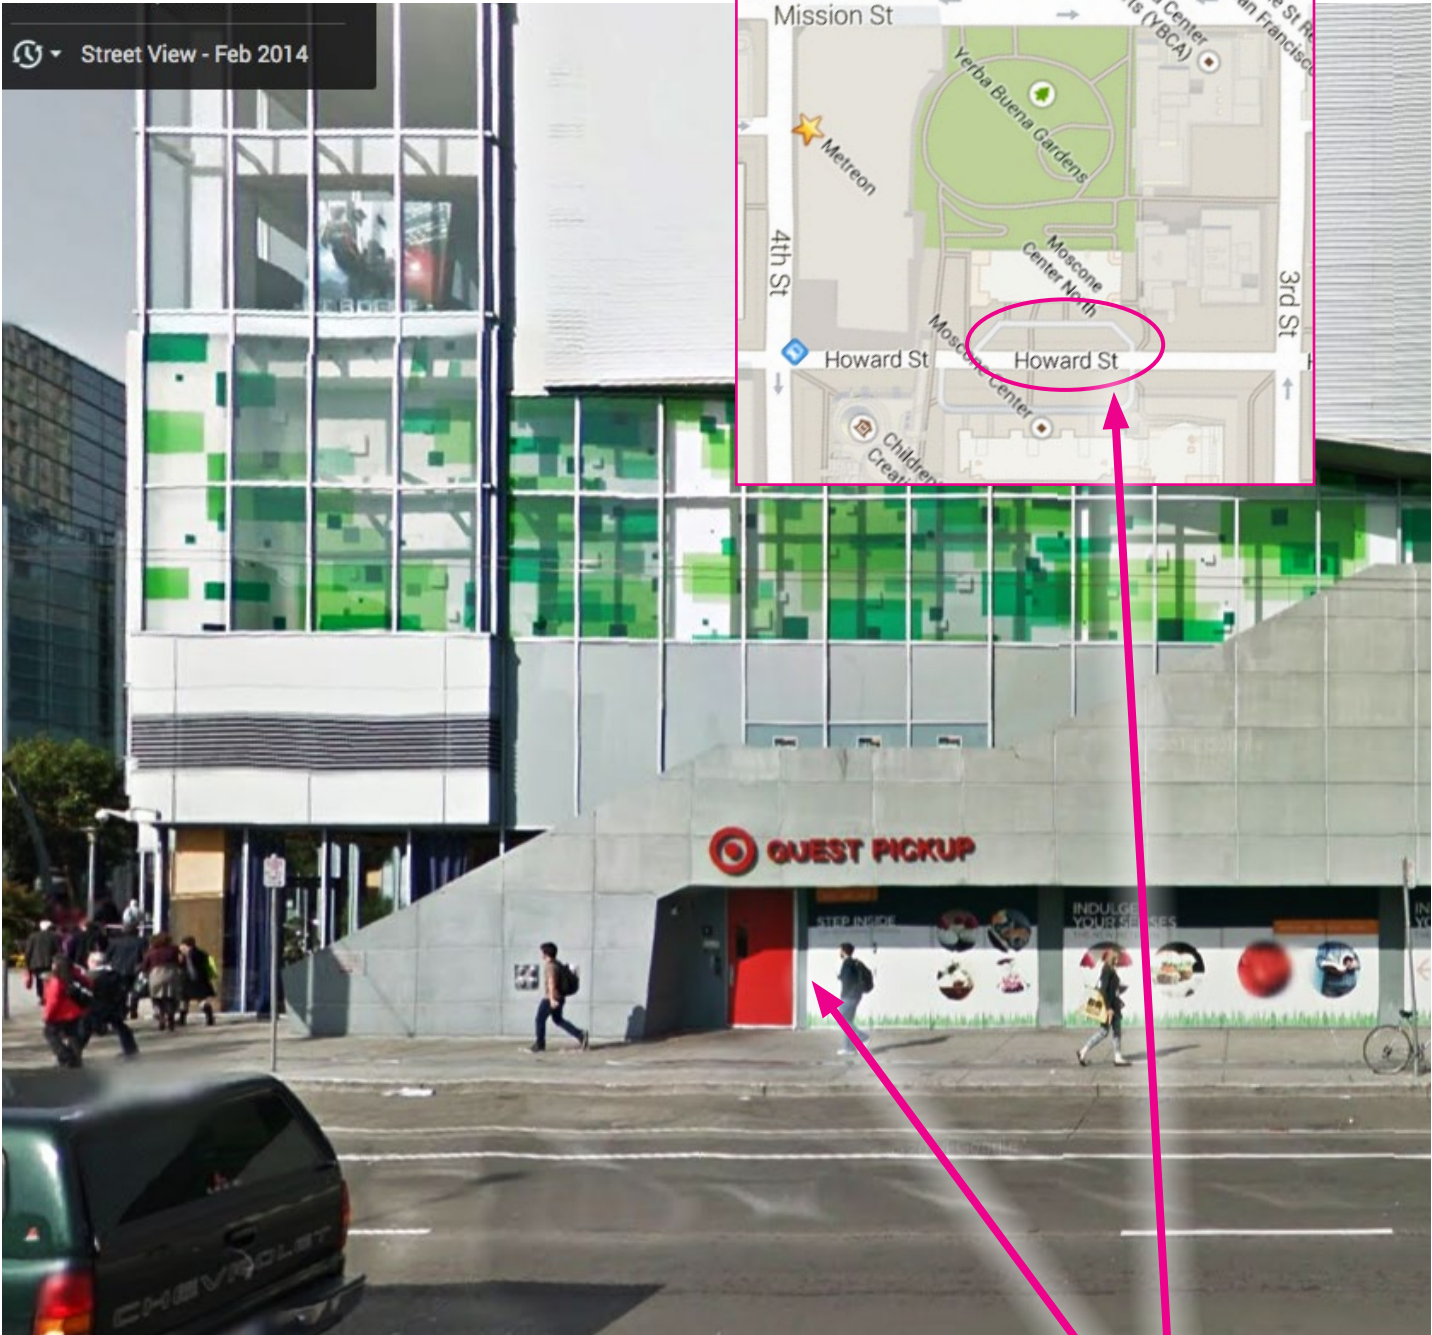

Street View - Feb 2014

Metreon Back Door

Howard at 4th Street

The door is in cutout area of sidewalk, under an overhang (area circles on inset map).
Small and easy to miss. At least it's bright red.

Jose's mobile phone is: 415-246-6545 ▪ Lisa's mobile phone is: 415-601-7264
Call one of us, and someone will come down and assist you.