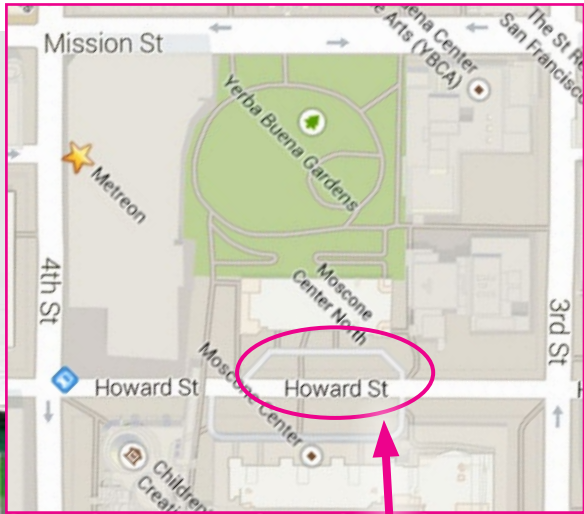

Street View - Feb 2014

Metreon Back Door

Howard at 4th Street

The door is in cutout area of sidewalk, under an overhang (area circles on inset map).
Small and easy to miss. At least it's bright red.

Jose's mobile phone is: 415-246-6545 ▪ Lisa's mobile phone is: 415-601-7264
Call one of us, and someone will come down and assist you.